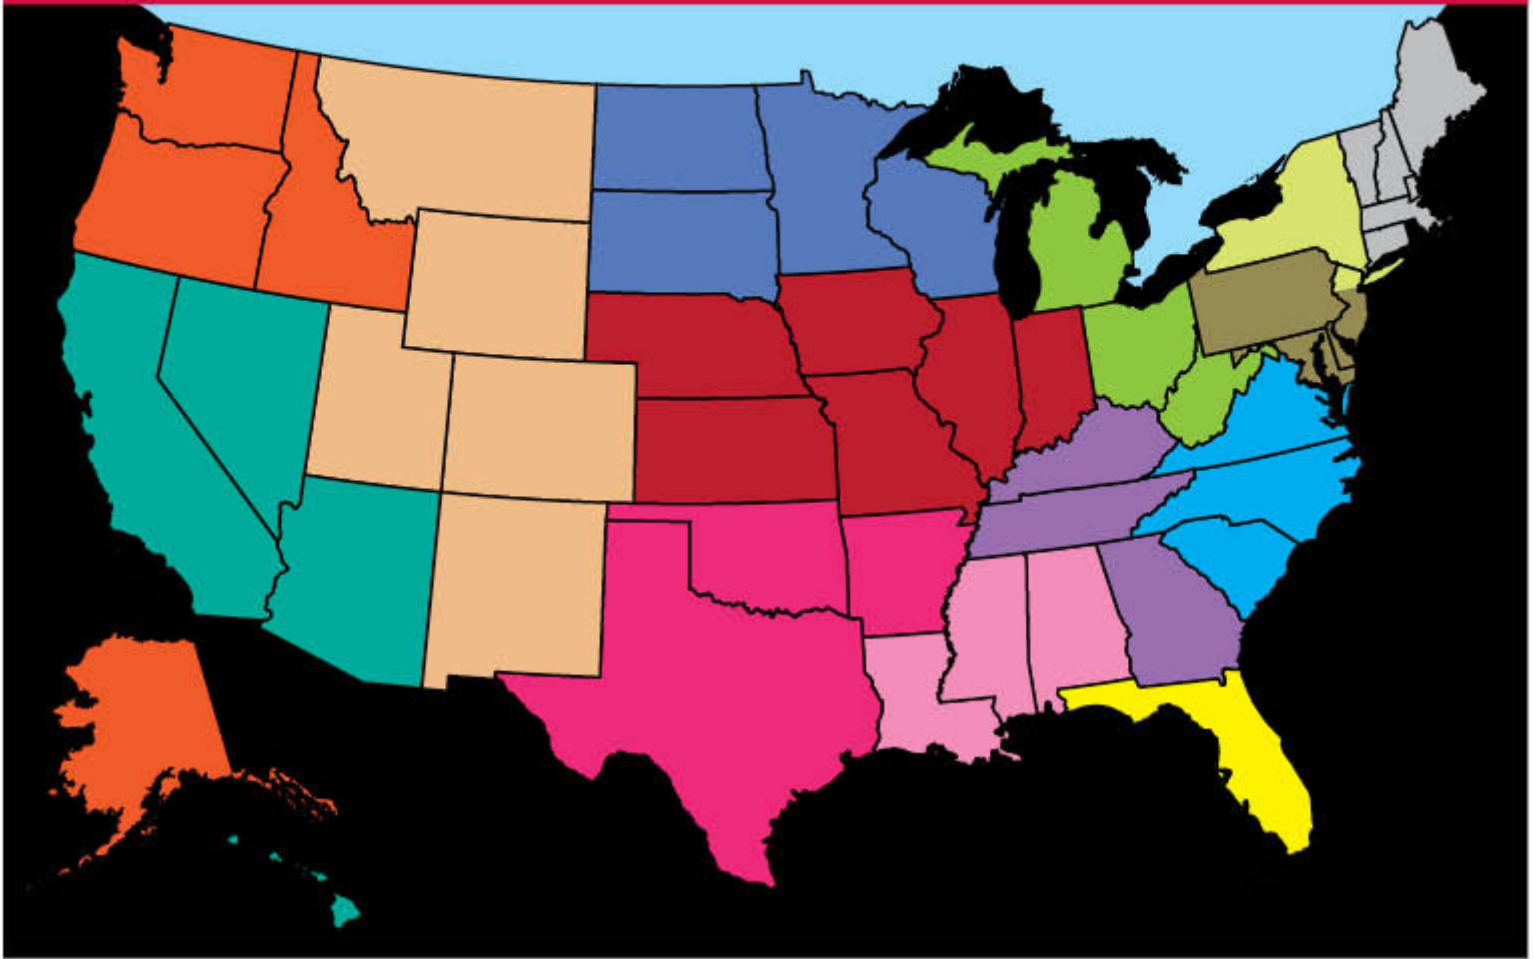

TEAM MAJESTIC SALES REPS

Trent Riddle
Phone: 253-209-7292
Trent@RiddleSales.com
Territory: WA, OR, ID, AK

Steve Boyer
Phone: 949-769-6549
Cell: 949-636-0729
steveboyer@13westllc.com
Territory: Southern, Central
Coastal CA & Hawaii

Bob Mayer
Phone: 650-692-5167
Cell: 650-544-4164
rmayerca@earthlink.net
Territory: Central & Northern CA
& Northern NV

Steve Weckerle
Cell: 949-275-0727
weckerles@gmail.com
Territory: San Diego, San
Bernardino & Riverside Co. in
CA, Southern NV, AZ

Dalton Susselman
Phone: 310-486-0419
dalton365@outlook.com
Territory: Los Angeles, CA
Zack Boyer
Phone: 949-502-8839
Cell: 949-636-2323
zackboyer@13west.com
Territory: Orange County, CA

Jerry Collins
Cell: 828-244-7118
jerry@eastmansales.com
Territory: CO, UT, NM,
WY, MT

Tom Theis
Phone: 952-431-2177
Cell: 612-867-3845
tomitheis@frontiernet.net
Territory: SD, ND, MN, WI

Chris Holland
Cell: 817-797-7277
christopherholland@att.net
Territory: AR, OK & TX

Ryan Manley
Phone: 205-613-4375
ryan_manley@yahoo.com
Territory: AL, MS, & LA

Matt Christensen
Phone: 402-932-7948
Cell: 402-943-8158
matt_christensen@vfc.com
Territory: IN, IL, MO, IA,
NE, KS

Adam Fondl
Phone: 610-746-6805
adam_fondl@vfc.com
Territory: Select Accounts
IN, IL, MP, IA, NE, KS

Thomas Willingham
Cell: 404-788-3025
thomaswillingham2@gmail.com
Territory: KY, TN, GA

Bubba Withington
Phone: 404-888-0933
Cell: 404-680-4621
hmwithington@
mindspring.com
Territory: GA

Brian Metzdorf
Phone: 770-881-7762
Cell: 770-375-6790
Brian@HMWithington.com
Territory: GA

David Worst
Cell: 616-437-1106
davew@dgtlrsales.com
Territory: MI & OH

Brian Makela
Cell: 513-378-6050
brianm@dgtlrsales.com
Territory: OH & W. VA,
Western PA

Larry Poole
Phone: 864-299-6550
Cell: 864-630-6437
brandpoole@aol.com
Territory: SC, NC, VA, DC

Jim Lewis
Cell: 904-524-0171
jimlewis161c@yahoo.com
Territory: FL

David Gordon
Phone: 540-955-1996
Cell: 540-729-3222
david@dgtlrsales.com
Territory: DC Metro, MD,
DE, PA

Christian Raniszewski
Phone: 540-955-1996
Cell: 610-248-4432
christian@dgtlrsales.com
Territory: NY/ NY Metro, Long
Island, NJ

Bill McGovern
Phone: 508-943-6564
Cell: 508-341-0090
Tinman818@charter.net
Territory: ME, VT, NH, MA,
RI, CT

CANADA

Gary Andersen
Phone: 888-594-9832
gary_andersen@vfc.com
Territory: GTA, Maritimes

Mike Stanford
Phone: 403-720-2345
Cell: 403-803-3093
mikest@telus.net
Territory: BC, Alberta,
Saskatchewan, Manitoba

Jay Hildebrand
Phone: 905-858-1311
Cell: 416-399-2050
jhildebrand@rogers.com
Territory: Ontario (SW Ontario
& GTA), Quebec